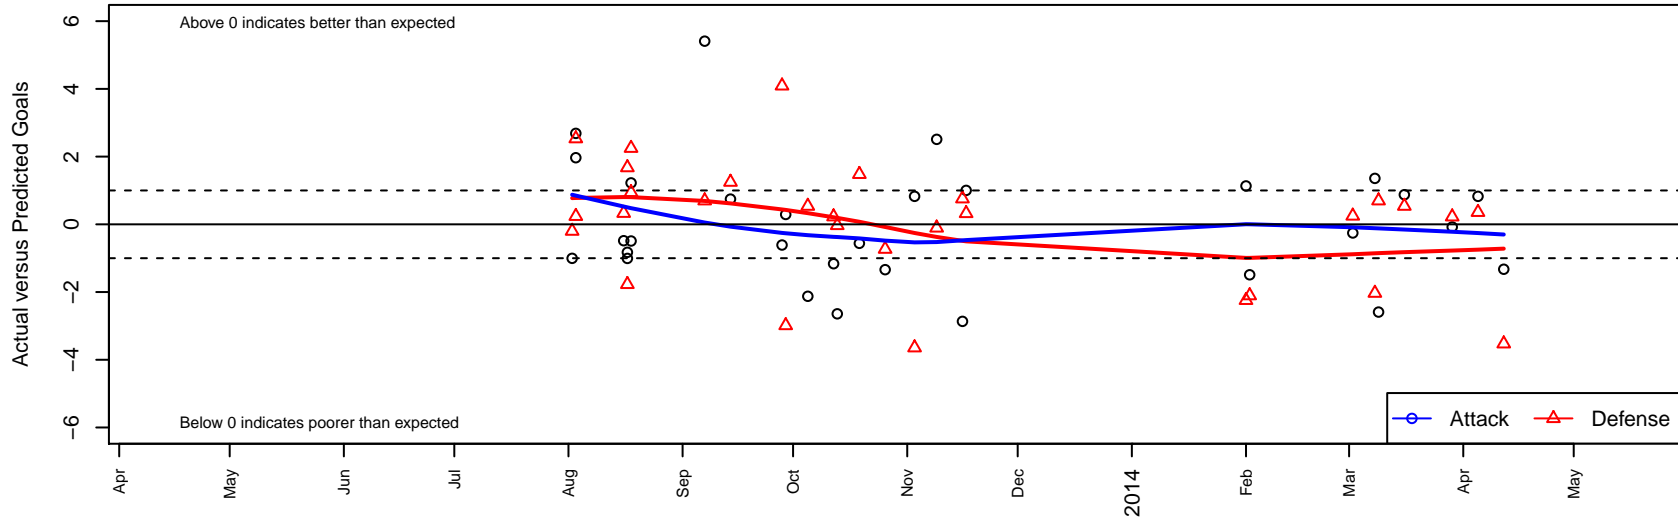

# SSC Shadow B B00

Spokane SC Shadow  
 Spokane, WA  
 B00 total strength=649  
 attack=0.94 defense=0.37

fall league = RCL B00 Div 4, Spr RCL B00 Div :

alt names used:

- SSC Shadow B B00
- SSC Shadow B
- SSC Shadow B00-B
- SSC SHADOW B00-B (WA)
- SSC SHADOW SHADOW B00 B (WA)
- SSC Shadow B 00 B

Venues played:  
 Bend Premier Cup Silver U13  
 Les Schwab NW Cup U13 U13  
 RCL B00 Div 4  
 Spr RCL B00 Div 5  
 Challenge Cup B00 Division 2 – Challenge 2

**SSC Shadow B B00**  
 Dots are actual minus expected GF (blue circles) and GA (red triangles).  
 Blue line is smoothed change in attack strength. Red is smoothed change in defense strength.